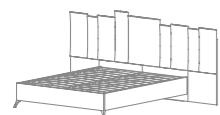

SETTIMINO 4 CASSETTI
CHEST OF 4 DRAWERS
63 x 44 x 108 cm
24,8" x 17,3" H 43,8"

LETTO CONTENITORE TESTATA XL
BED WITH STORAGE HEADBOARD XL
280 x 200 x 135 cm
110,2" x 78,7" H 53,1"