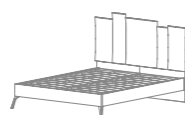

LETTO GIROLETTO
BED
169 x 200 x 135 cm
66,5" x 78,7" H 53,1"