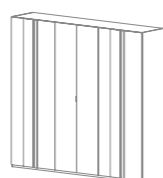

SPECCHIERA
MIRROR
90 x 70 cm
35,4" x 27,6"

LETTO CONTENITORE TESTATA XL
BED WITH STORAGE HEADBOARD XL
280 x 200 x 135 cm
110,2" x 78,7" H 53,1"

LETTO CONTENITORE
BED WITH STORAGE
169 x 200 x 135 cm
66,5" x 78,7" H 53,1"

LETTO GIROLETTO TESTATA XL
BED HEADBOARD XL
280 x 200 x 135 cm
110,2" x 78,7" H 53,1"

LETTO GIROLETTO
BED
169 x 200 x 135 cm
66,5" x 78,7" H 53,1"

ARMADIO SCORREVOLE
WARDROBE W/SLIDING DOORS
270 x 60 x 250 cm
106,3" x 23,6" H 98,4"