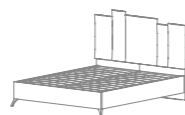

SPECCHIERA
MIRROR
90 x 70 cm
35,4" x 27,6"

LETTO CONTENITORE TESTATA XL
BED WITH STORAGE HEADBOARD XL
280 x 200 x 135 cm
110,2" x 78,7" H 53,1"

LETTO CONTENITORE
BED WITH STORAGE
169 x 200 x 135 cm
66,5" x 78,7" H 53,1"