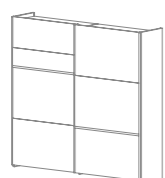

SPECCHIERA
MIRROR
90 x 70 cm
35,4" x 27,6"

LETTO CONTENITORE TESTATA XL
BED WITH STORAGE HEADBOARD XL
280 x 200 x 135 cm
110,2" x 78,7" H 53,1"

LETTO CONTENITORE
BED WITH STORAGE
169 x 200 x 135 cm
66,5" x 78,7" H 53,1"

LETTO GIROLETTO TESTATA XL
BED HEADBOARD XL
280 x 200 x 135 cm
110,2" x 78,7" H 53,1"

LETTO GIROLETTO
BED
169 x 200 x 135 cm
66,5" x 78,7" H 53,1"

ARMADIO SCORREVOLE
WARDROBE W/SLIDING DOORS
270 x 60 x 250 cm
106,3" x 23,6" H 98,4"