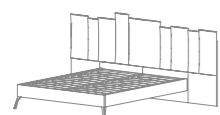

LETTO GIROLETTO TESTATA XL
BED HEADBOARD XL
280 x 200 x 135 cm
110,2" x 78,7" H 53,1"